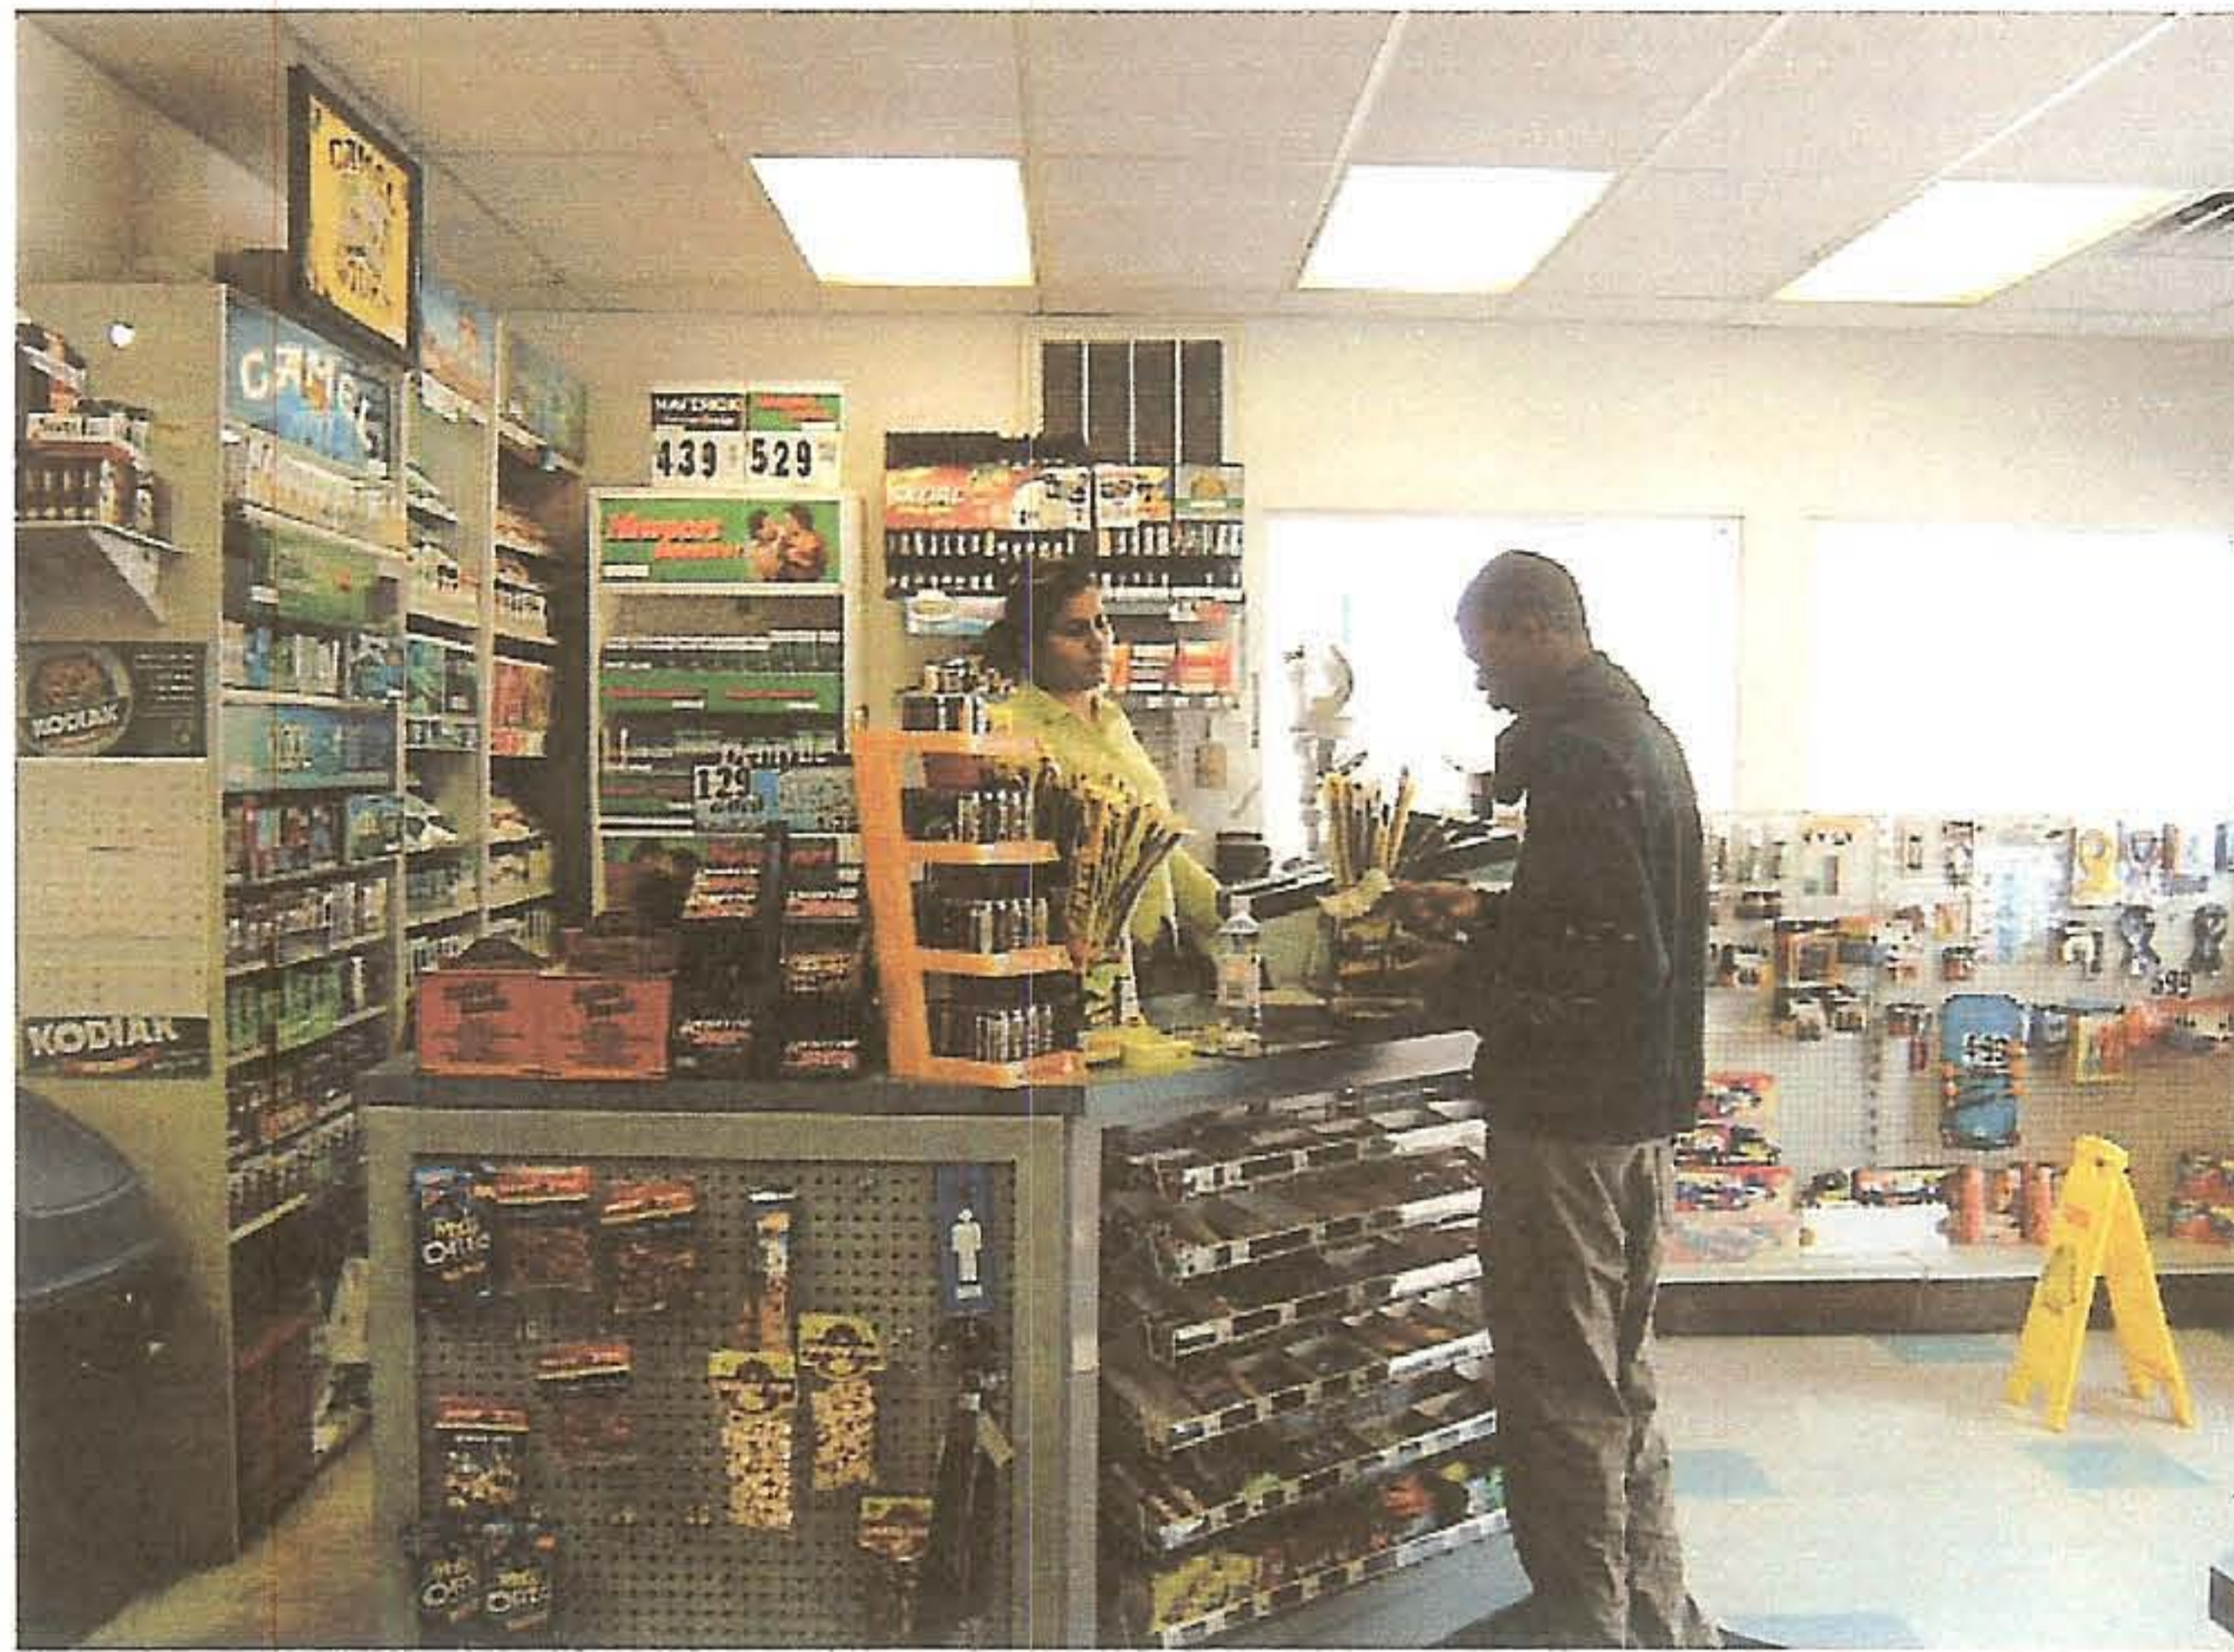

630 Carlisle Street, Hanover, PA 17331

INSIDE COLD STORAGE

COLD STORAGE-CUSTOMER SIDE

630 Carlisle Street, Hanover, PA 17331

SOUTHWESTERN VIEW

NORTHWESTERN VIEW

630 Carlisle Street, Hanover, PA 17331

CASHIER COUNTER

COFFEE CENTER

630 Carlisle Street, Hanover, PA 17331

CONVENIENCE STORE

OWNER'S OFFICE

630 Carlisle Street, Hanover, PA 17331

NEIGHBORHOOD VIEWS