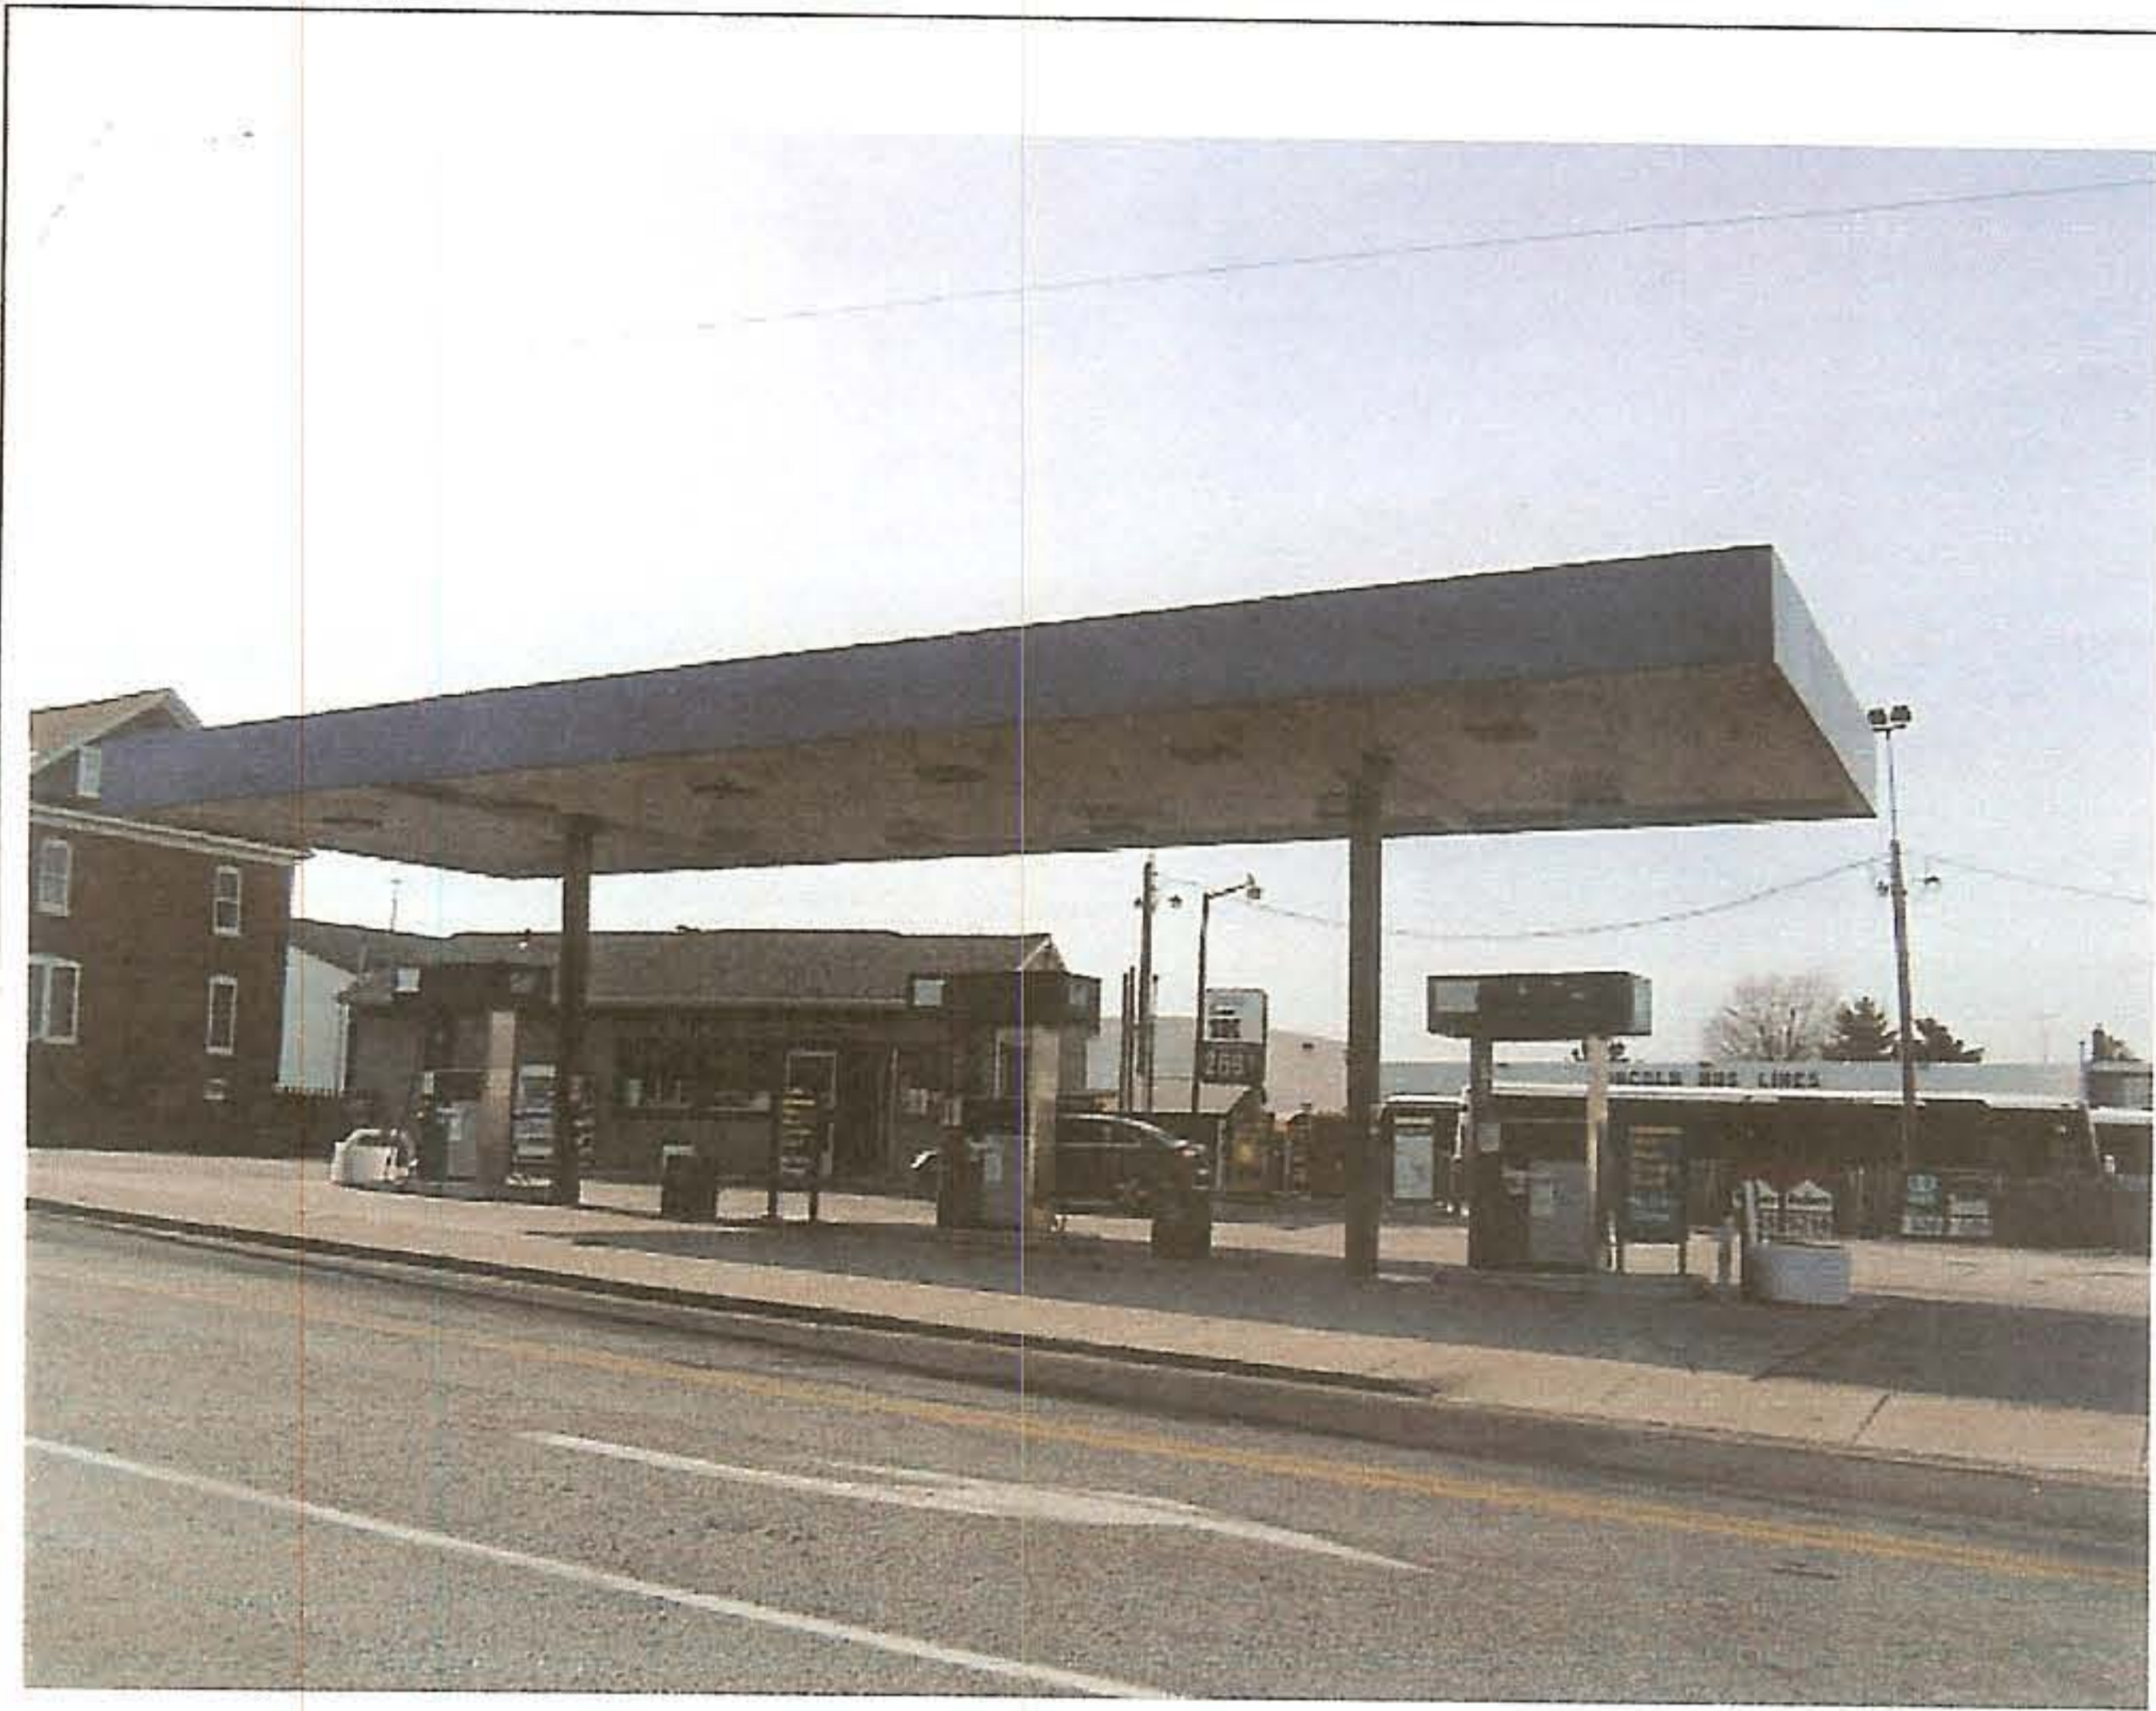

630 Carlisle Street, Hanover, PA 17331

INSIDE COLD STORAGE

COLD STORAGE-CUSTOMER SIDE

630 Carlisle Street, Hanover, PA 17331

SOUTHWESTERN VIEW

NORTHWESTERN VIEW

630 Carlisle Street, Hanover, PA 17331

CASHIER COUNTER

COFFEE CENTER

630 Carlisle Street, Hanover, PA 17331

CONVENIENCE STORE

OWNER'S OFFICE

630 Carlisle Street, Hanover, PA 17331

NEIGHBORHOOD VIEWS